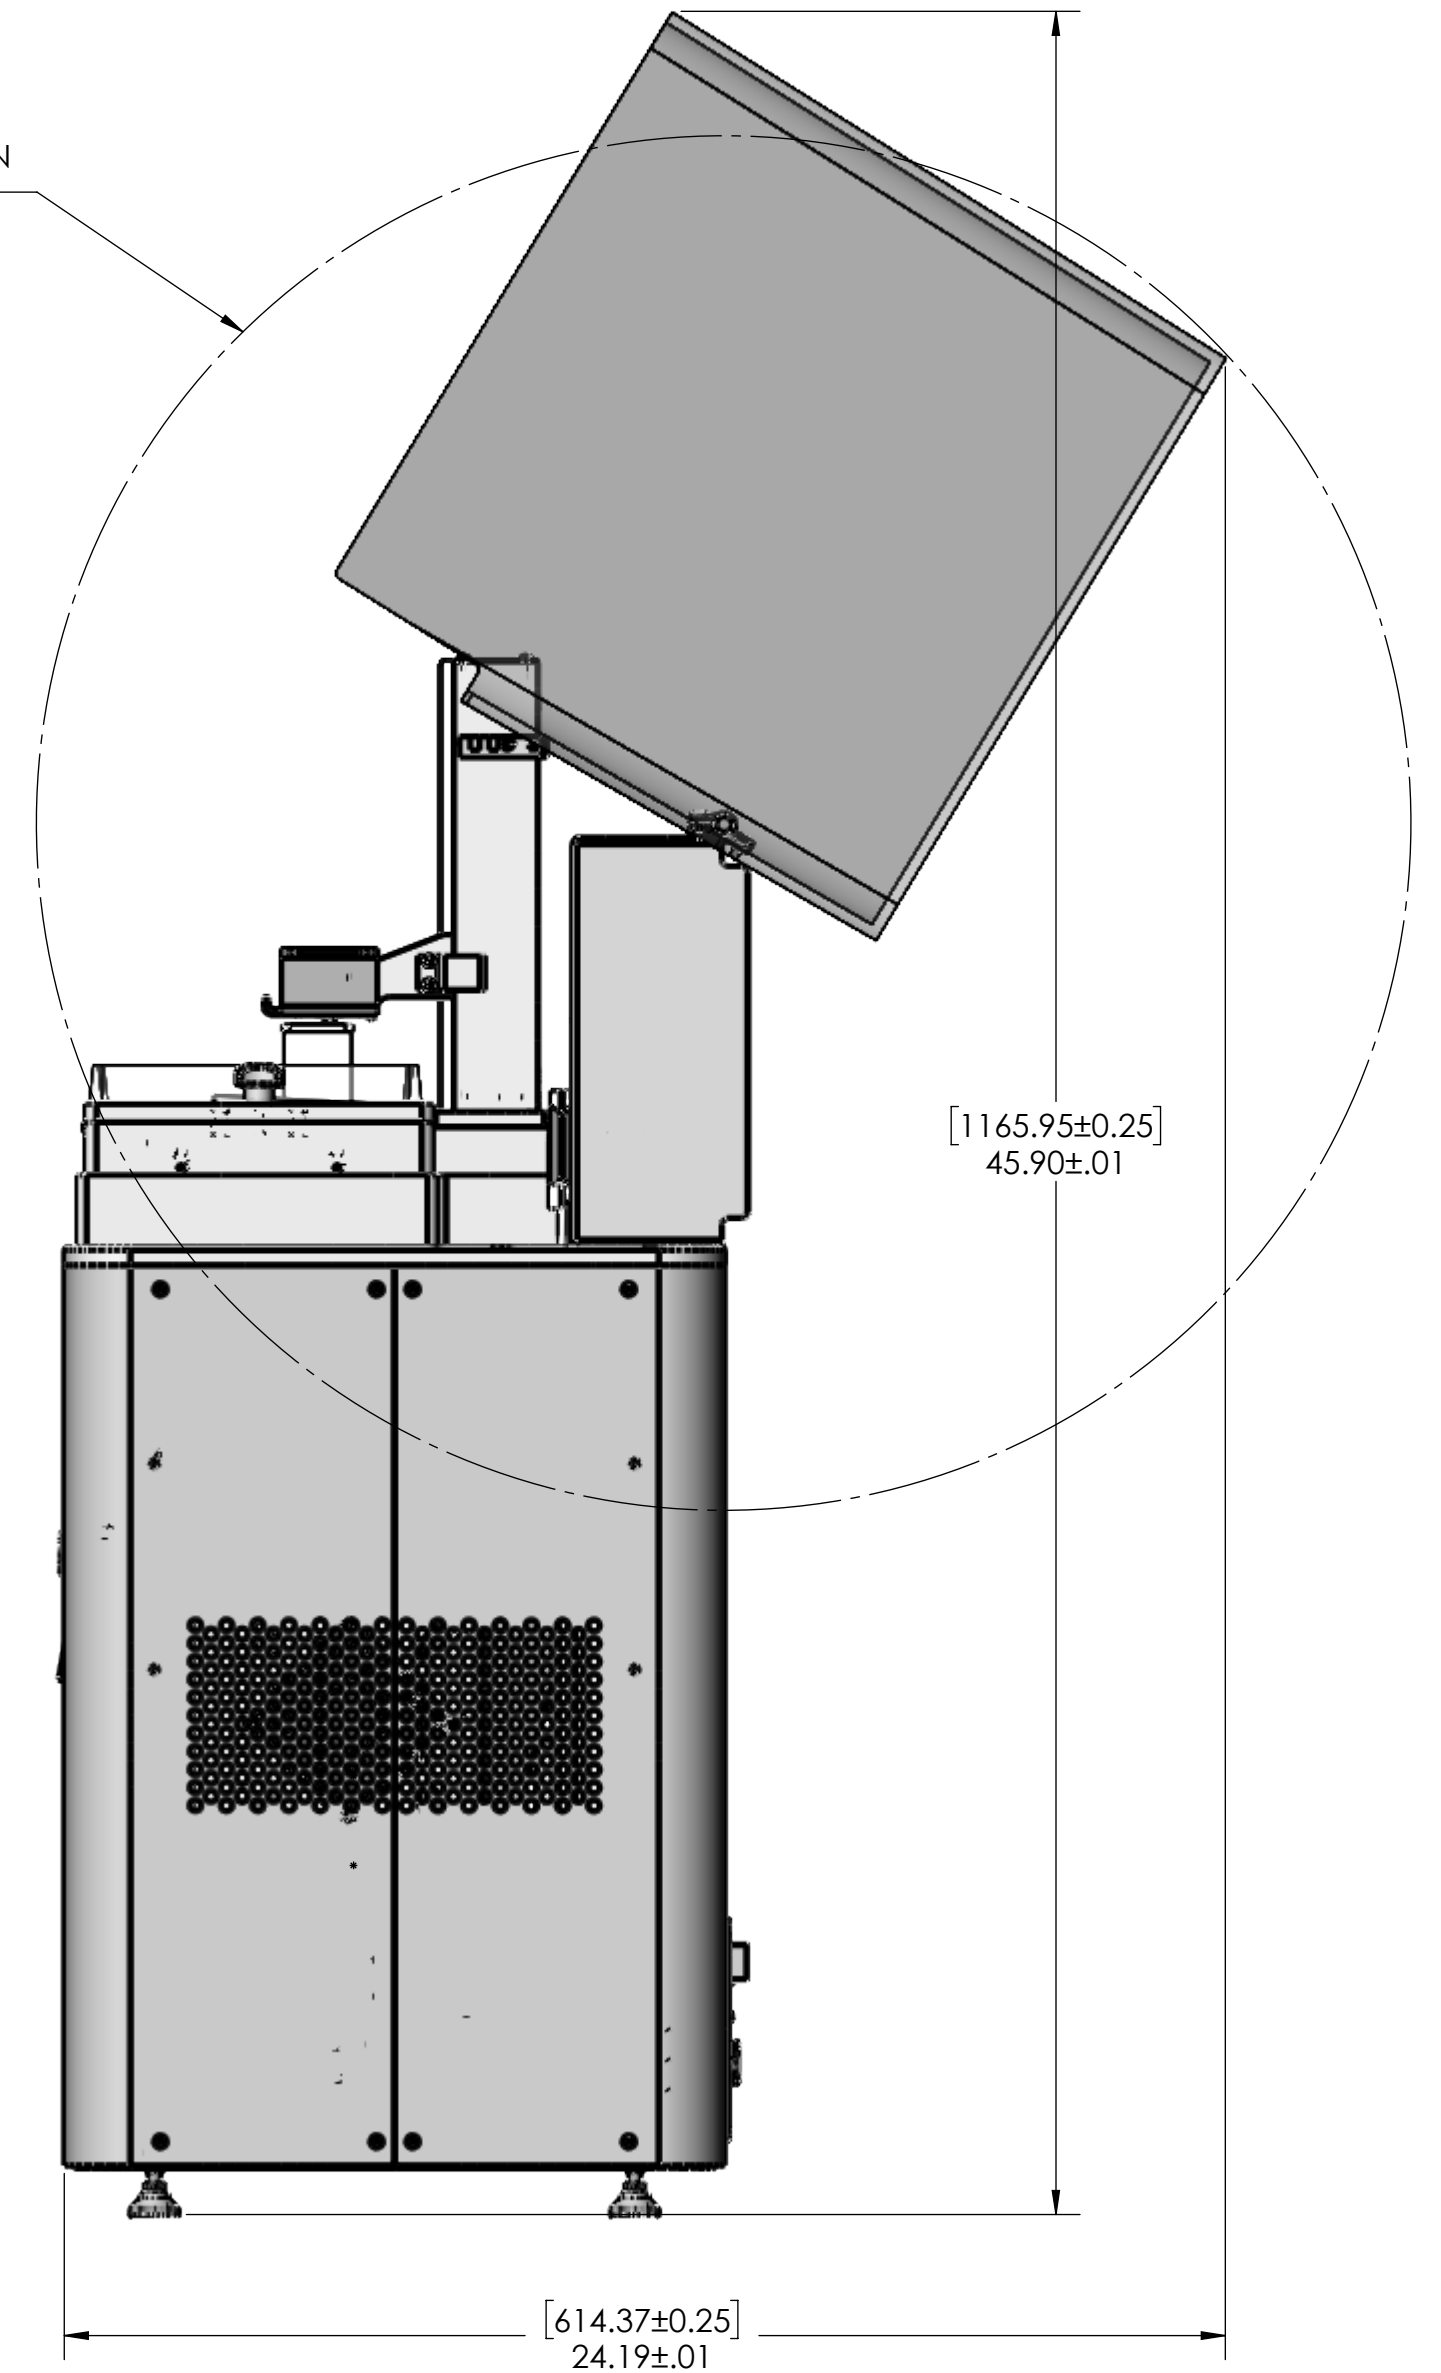

DIMENSIONS IN BRACKETS ARE IN MILLIMETERS.

FOOTPRINT DIMENSIONS WITH CLOSED HOOD:

MAX. WIDTH:  $16.25 \pm 0.01$  [ $412.75 \pm 0.25$ ]

MAX. DEPTH:  $14.62 \pm 0.01$  [ $371.42 \pm 0.25$ ]

MAX. HEIGHT:  $33.19 \pm 0.01$  [ $842.91 \pm 0.25$ ]

FOOTPRINT DIMENSIONS WITH HOOD OPEN TO MAX. POSITION:

MAX. WIDTH:  $16.25 \pm 0.01$  [ $412.75 \pm 0.25$ ]

MAX. DEPTH:  $24.19 \pm 0.01$  [ $614.37 \pm 0.25$ ]

MAX. HEIGHT:  $45.90 \pm 0.01$  [ $1165.95 \pm 0.25$ ]

FRONT VIEW  
CLOSED HOOD

SIDE VIEW  
CLOSED HOOD

SIDE VIEW  
OPEN HOOD

VIDA PRO6500 STD. FOOTPRINT