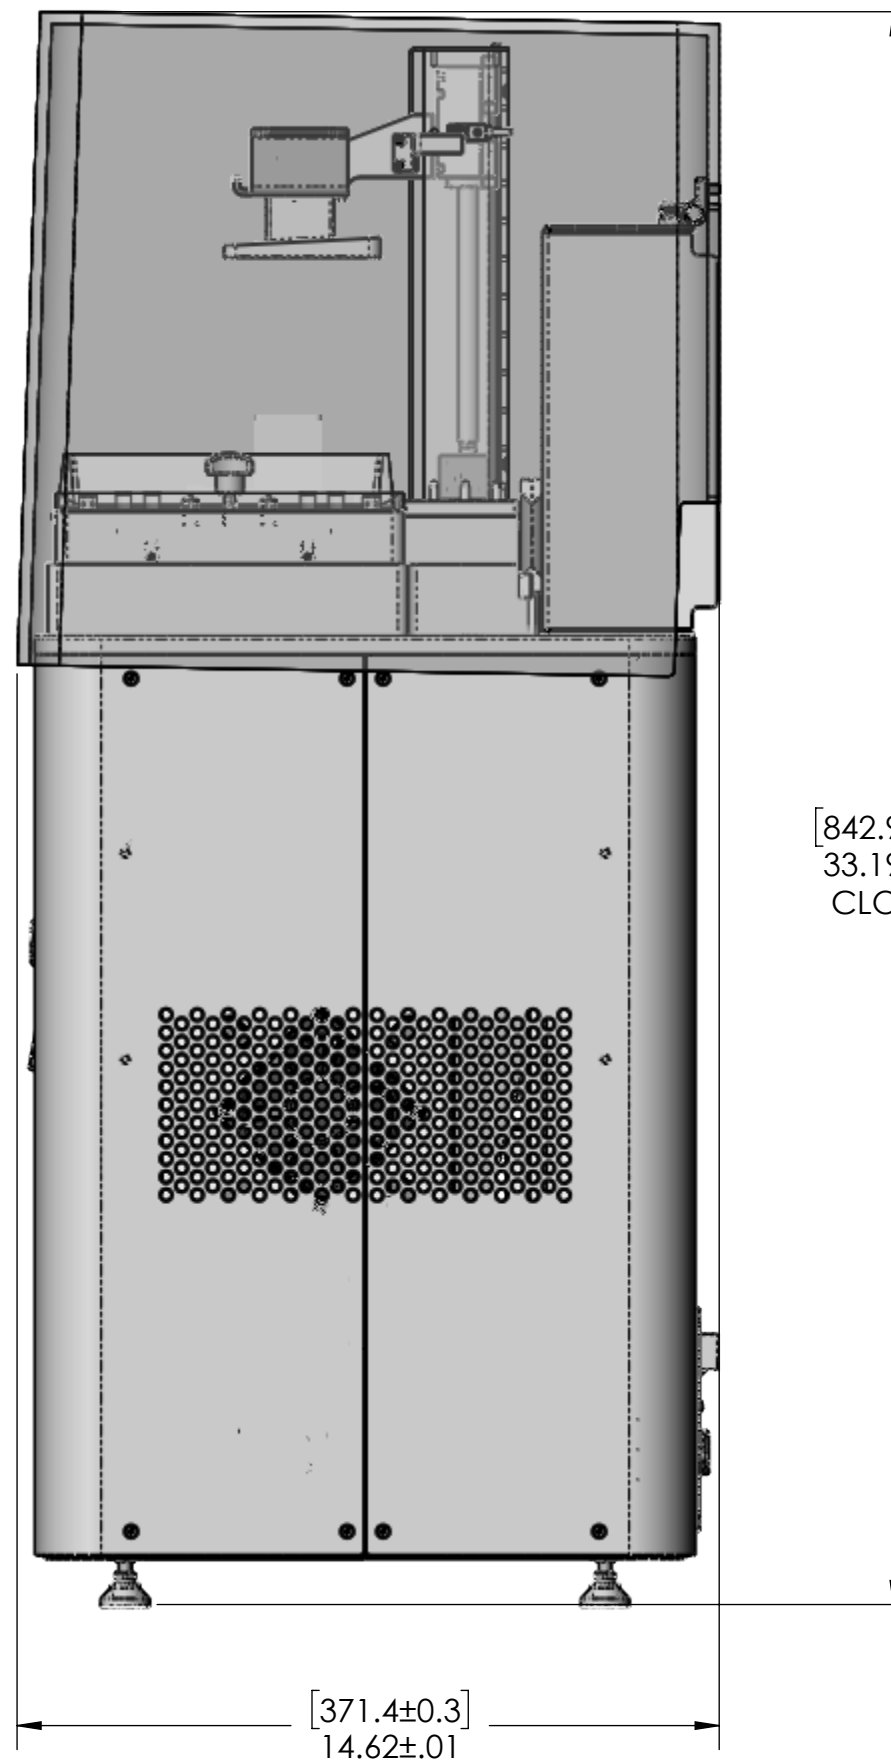

DIMENSIONS IN BRACKETS ARE IN MILLIMETERS.

FOOTPRINT DIMENSIONS WITH CLOSED HOOD:

MAX. WIDTH:  $16.25 \pm 0.01$  [ $412.75 \pm 0.25$ ]

MAX. DEPTH:  $14.62 \pm 0.01$  [ $371.42 \pm 0.25$ ]

MAX. HEIGHT:  $33.19 \pm 0.01$  [ $842.91 \pm 0.25$ ]

FOOTPRINT DIMENSIONS WITH HOOD OPEN TO MAX. POSITION:

MAX. WIDTH:  $16.25 \pm 0.01$  [ $412.75 \pm 0.25$ ]

MAX. DEPTH:  $24.19 \pm 0.01$  [ $614.37 \pm 0.25$ ]

MAX. HEIGHT:  $45.90 \pm 0.01$  [ $1165.95 \pm 0.25$ ]

FRONT VIEW  
CLOSED HOOD

SIDE VIEW  
CLOSED HOOD

SIDE VIEW  
OPEN HOOD

VIDA PRO6500 STD. FOOTPRINT