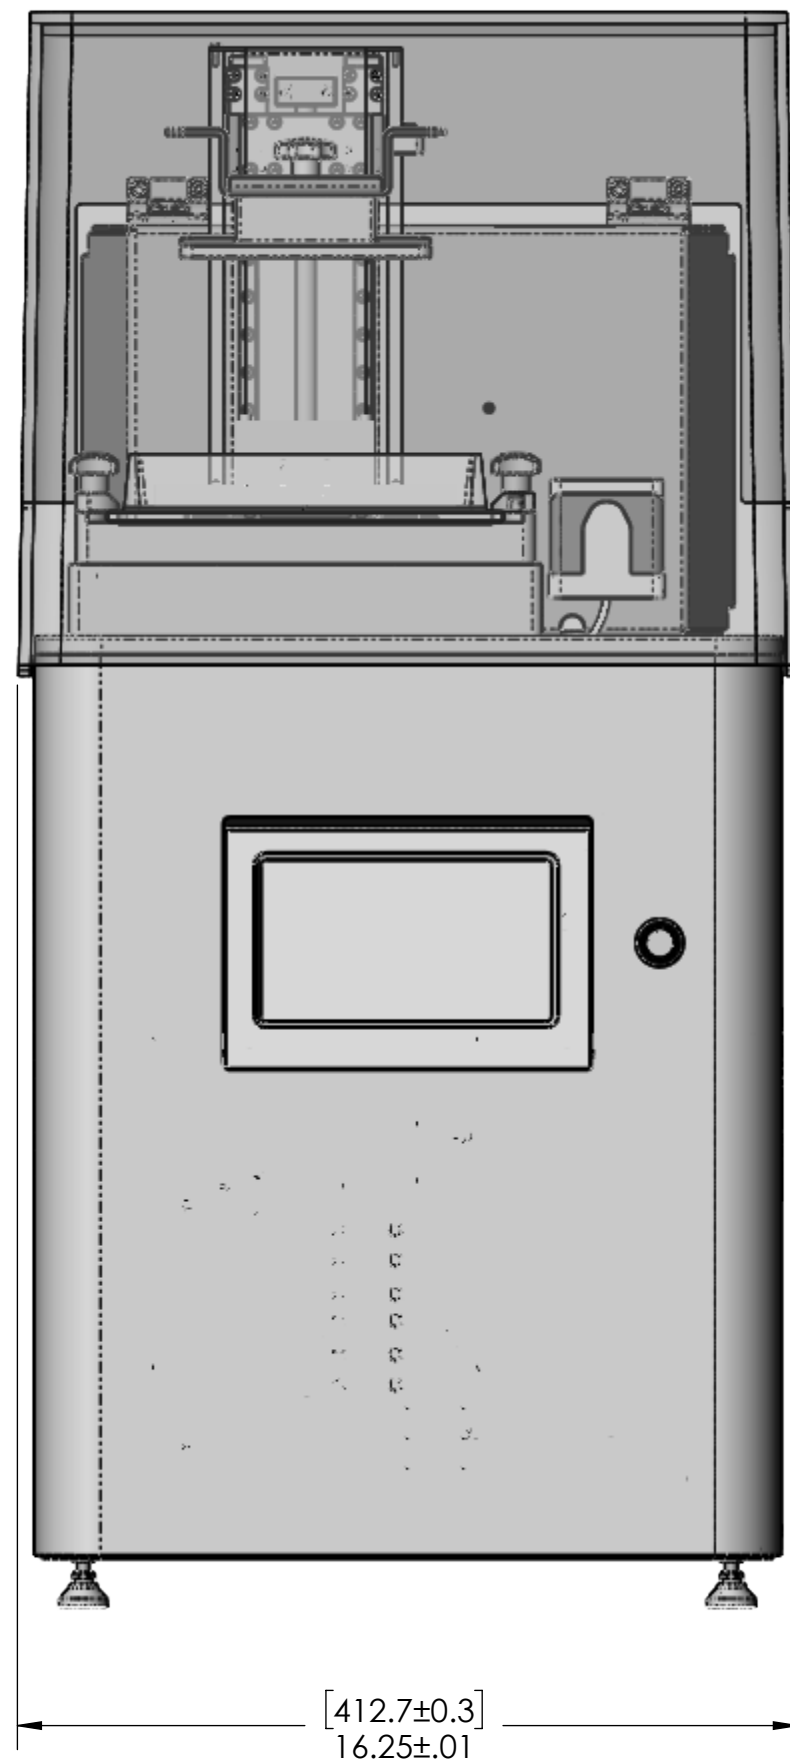

DIMENSIONS IN BRACKETS ARE IN MILLIMETERS.

FOOTPRINT DIMENSIONS WITH CLOSED HOOD:

MAX. WIDTH:  $16.25 \pm 0.01$  [ $412.75 \pm 0.25$ ]

MAX. DEPTH:  $14.62 \pm 0.01$  [ $371.42 \pm 0.25$ ]

MAX. HEIGHT:  $33.19 \pm 0.01$  [ $842.91 \pm 0.25$ ]

FOOTPRINT DIMENSIONS WITH HOOD OPEN TO MAX. POSITION:

MAX. WIDTH:  $16.25 \pm 0.01$  [ $412.75 \pm 0.25$ ]

MAX. DEPTH:  $24.19 \pm 0.01$  [ $614.37 \pm 0.25$ ]

MAX. HEIGHT:  $45.90 \pm 0.01$  [ $1165.95 \pm 0.25$ ]

FRONT VIEW  
CLOSED HOOD

SIDE VIEW  
CLOSED HOOD

SIDE VIEW  
OPEN HOOD

VIDA PRO6500 STD. FOOTPRINT